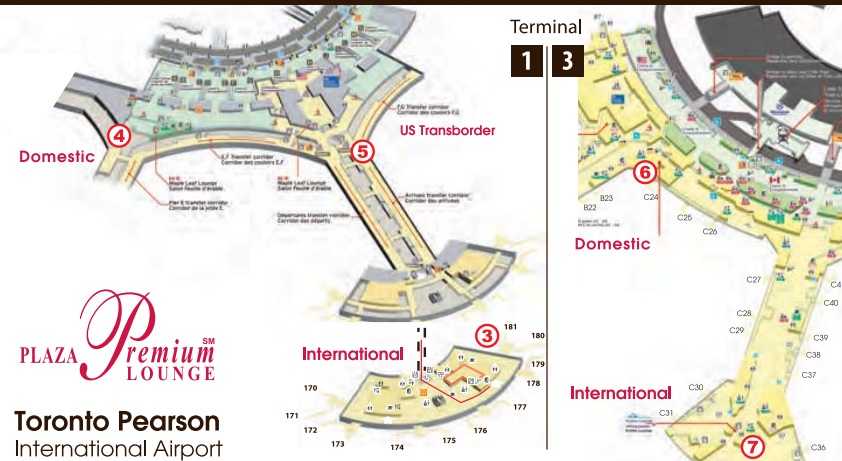

Lounge Invitation 20% discount coupon

Issued By

TRA0041

Company
Stamp

the guide to
**Sleeping
in Airports**

www.SleepingInAirports.com

Serial No.

No. 100000

Relax Unwind

Open to all travellers

PLAZA *Premium*SM
LOUNGE

Vancouver
International Airport

- ① International Departures, after security straight ahead
- ② Domestic Departures, after security between pier A & B

PLAZA *Premium*SM
LOUNGE

Toronto Pearson
International Airport

- ③ International Departures, Terminal 1, near gate 177
- ④ Domestic Departures, Terminal 1, after security on your right
- ⑤ US Transborder, Terminal 1, level 2, turn left by gate 191
- ⑥ Domestic Departures, Terminal 3, level 2, between B23 & C24
- ⑦ International Departures, Terminal 3, level 3, above gate C32